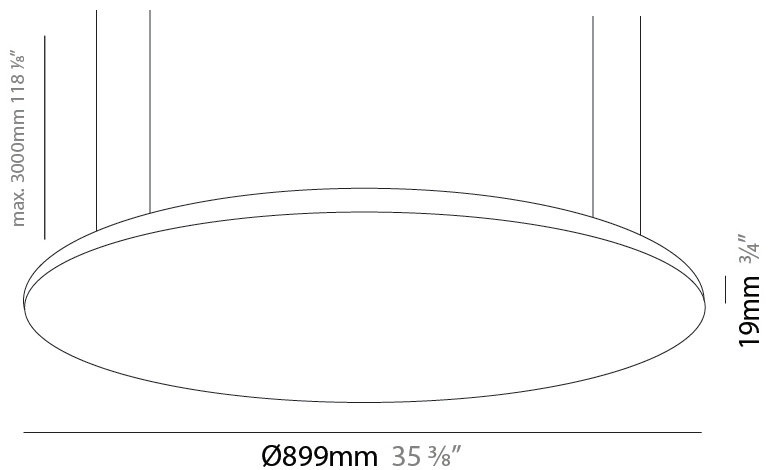

INFINITE ROUND SUSPENSION

A51060- -

base number   Color   Finish
Temperature   Options

1. To build a product code in our configurator select the specify button on the base model # product page
2. To build a manual product code on this datasheet choose from the options listed below in blue font and add the suffix to the base model #

GENERAL

Series: Infinite Round
Partner: Ivela
Division: Architectural
Installation: Suspension
Product Type: Panels
Mounting Location: Ceiling
Light Distribution: Direct

PHYSICAL

Shape: Round
Diameter (mm): 1216
Diameter (in): 47 ⁷/₈
Height (mm): 19
Height (in): 3/4
Max. Overall Height (mm): 2500
Max. Overall Height (in): 98 ⁷/₁₆
Diffuser: Opal Polycarbonate
Fixture Finish: WHI / BLK / GLD
Fixture Material: Aluminum

ELECTRICAL

Lamp Type: LED
Input Wattage (W): 78
Dimming: Tri-Mode (Non-Dimming and Phase Dimming (120Vac only) and 0-10V Dimming)
Driver Included: No
Driver Location: Remote
Driver Type: Constant Voltage - Universal
Driver Class: Class 2
Housing: ENCP 5 (ERP) ENCP 8 (SC Power)
Input Voltage (V): 120 - 277
Output Voltage (V): 24

LED

Color Temperature (°K): 2700 / 3000 / 3500 / 4000
Max. Delivered Lumen (lm): 4560 / 4750 / 4891 / 5035
Nominal Lumen (lm): 9120 / 9500 / 9783 / 10070
CRI: >93 CRI
Lamp Life (hrs): 50000

OPTICAL

RATINGS AND CERTIFICATIONS

Certified By: Certified for North American Standards
IP rating: IP20