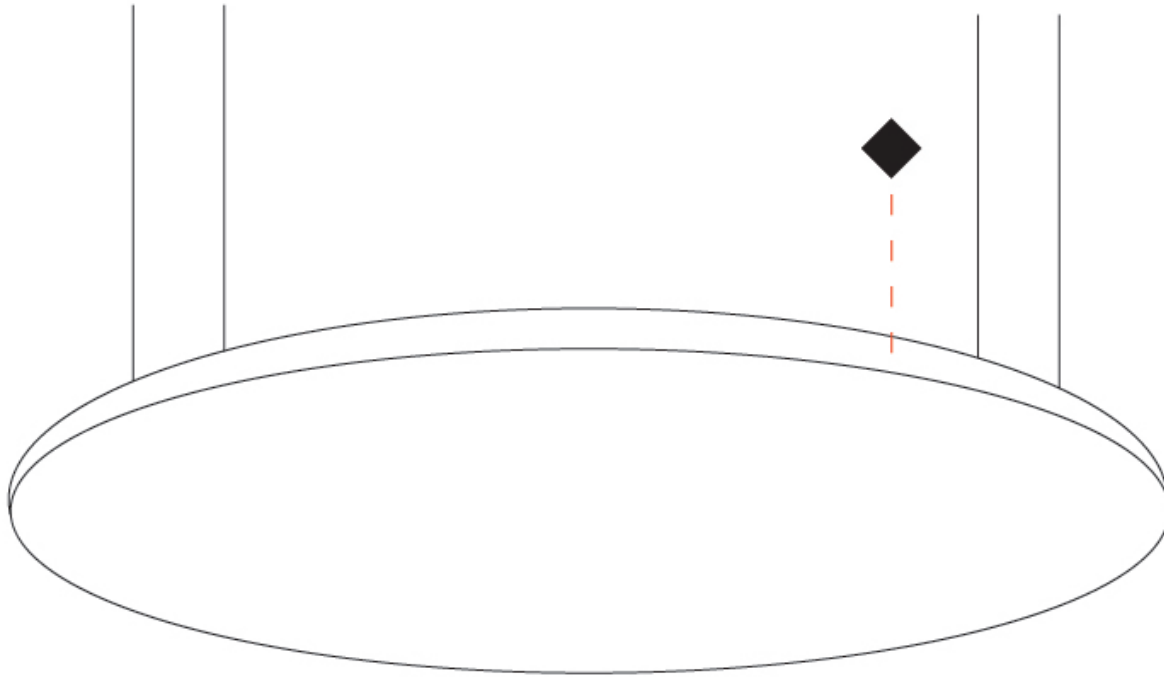

INFINITE ROUND SUSPENSION

A51060-

PROJECT _____

TYPE _____

SPECIFIER _____

QUANTITY _____

DATE _____